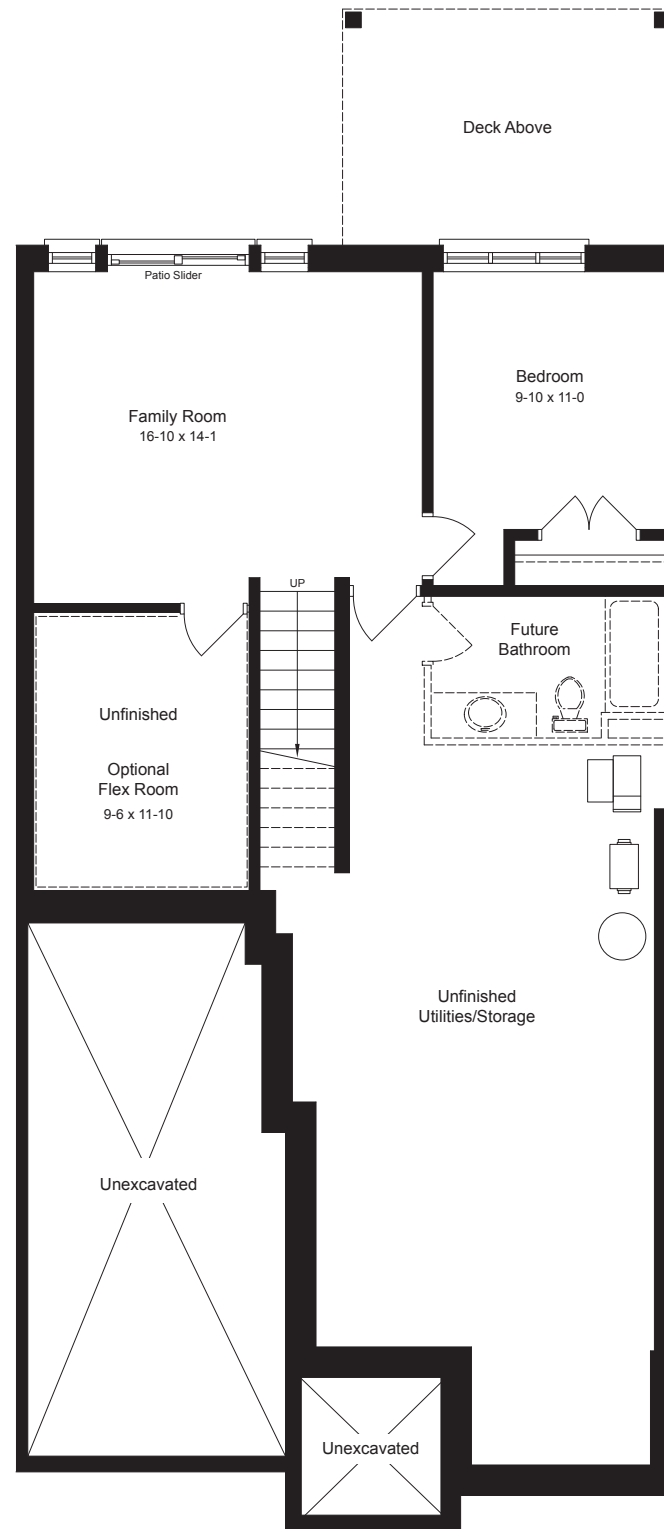

The Yellow Birch END UNIT

With Loft: Units 13, 20 & 21 | Without Loft: Units 16, 17 & 25

1,393 Sq.Ft.
Bungalow without Loft

2,315 Sq.Ft.
Bungalow with Loft
(Includes 161 Sq.Ft. Open to Below Area)

942 Sq.Ft.
Finished Basement

FINISHED BASEMENT
942 SQ.FT.

Bathroom included in units without loft

OPTIONAL LUXURY ENSUITE
Units 16, 17 & 25 only

MAIN FLOOR
1,393 SQ.FT.

LOFT
922 SQ.FT.
Units 13, 20 & 21 only

The White Oak INTERIOR UNIT

With Loft: Unit 23 | Without Loft: Units 14, 22 & 24

1,171 Sq.Ft.
Bungalow without Loft

2,217 Sq.Ft.
Bungalow with Loft
(Includes 313 Sq.Ft. Open to Below Area)

463 Sq.Ft.
Finished Basement
(595 Sq.Ft. with optional flex room)

FINISHED BASEMENT
463 SQ.FT.

Bathroom included in units without loft

MAIN FLOOR
1,171 SQ.FT.

LOFT
1,046 SQ.FT.
Unit 23 only

The Red Cedar INTERIOR UNIT

Unit 15

2,293 Sq.Ft.
Bungalow with Loft
(Includes 161 Sq.Ft. Open to Below Area)