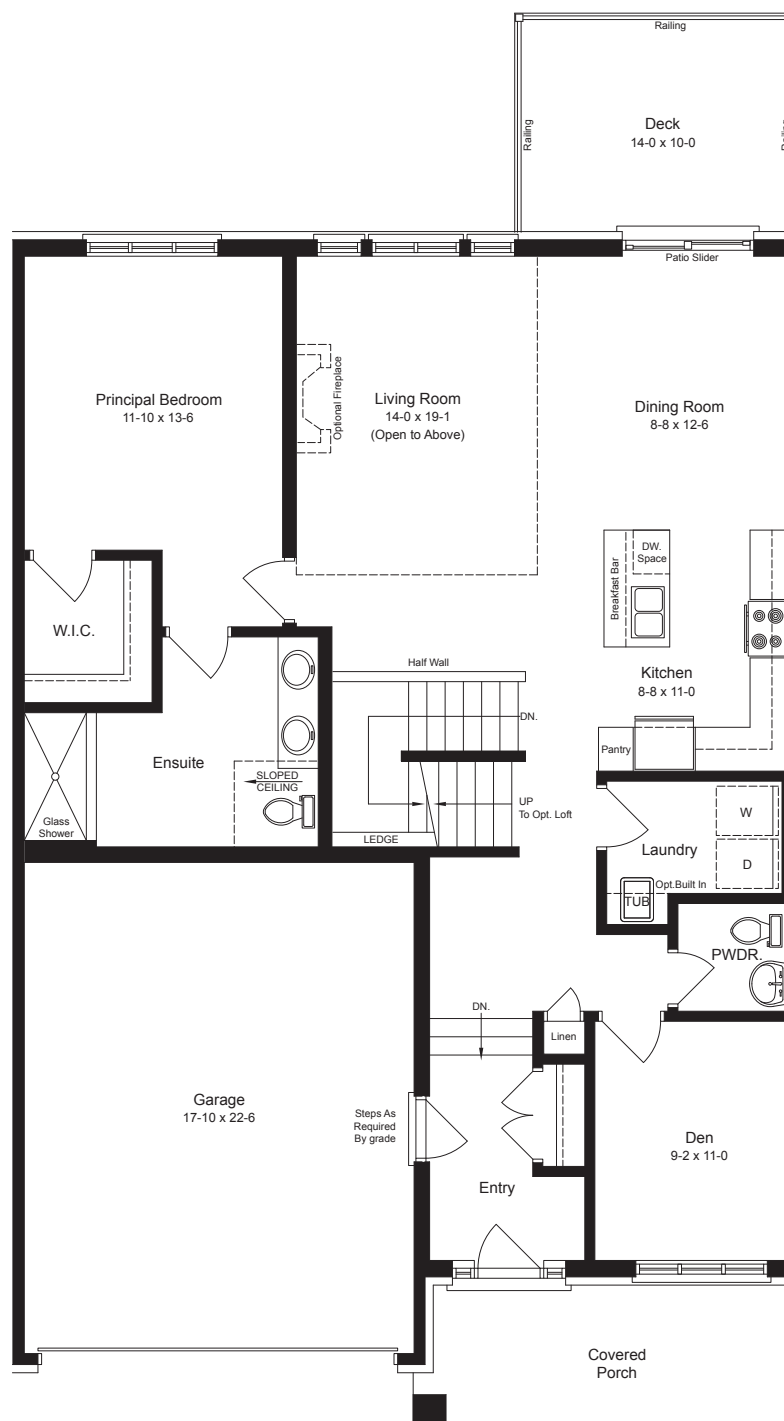

With Loft: Unit 23 | Without Loft: Units 14, 22 & 24

1,171 Sq.Ft.
Bungalow without Loft

2,217 Sq.Ft.
Bungalow with Loft
(Includes 313 Sq.Ft. Open to Below Area)

463 Sq.Ft.
Finished Basement
(595 Sq.Ft. with optional flex room)

FINISHED BASEMENT
463 SQ.FT.

Bathroom included in units without loft

MAIN FLOOR
1,171 SQ.FT.

LOFT
1,046 SQ.FT.
Unit 23 only

The Red Cedar INTERIOR UNIT

Unit 15

2,293 Sq.Ft.
Bungalow with Loft
(Includes 161 Sq.Ft. Open to Below Area)

939 Sq.Ft.
Finished Basement

FINISHED BASEMENT
939 SQ.FT.

MAIN FLOOR
1,371 SQ.FT.

LOFT
922 SQ.FT.

The Silver Maple INTERIOR UNIT

Units 18 & 19

1,425 Sq.Ft.
Standard Bungalow

952 Sq.Ft.
Finished Basement

FINISHED BASEMENT
952 SQ.FT.

MAIN FLOOR
1,425 SQ.FT.