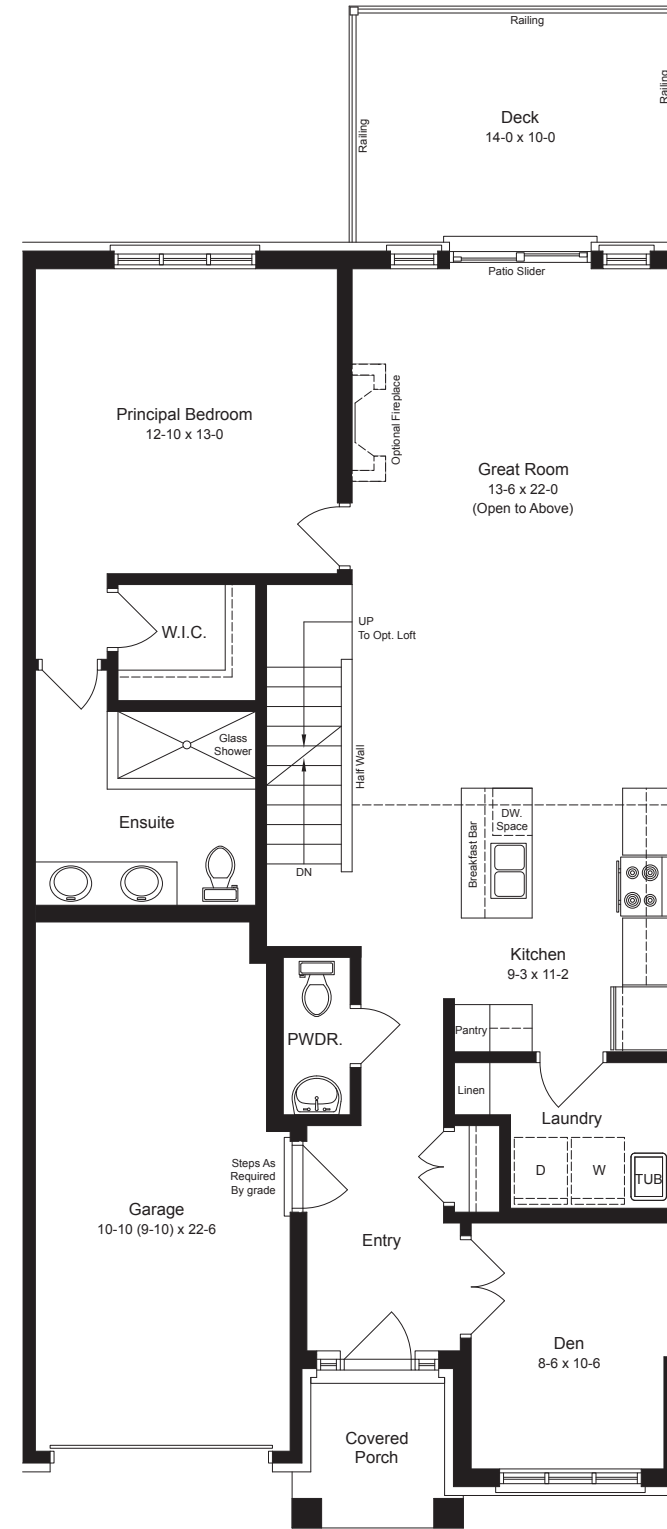

FINISHED BASEMENT
942 SQ.FT.

Bathroom included in units without loft

OPTIONAL LUXURY ENSUITE
Units 16, 17 & 25 only

MAIN FLOOR
1,393 SQ.FT.

LOFT
922 SQ.FT.
Units 13, 20 & 21 only

The White Oak INTERIOR UNIT

With Loft: Unit 23 | Without Loft: Units 14, 22 & 24

1,171 Sq.Ft.
Bungalow without Loft

2,217 Sq.Ft.
Bungalow with Loft
(Includes 313 Sq.Ft. Open to Below Area)

463 Sq.Ft.
Finished Basement
(595 Sq.Ft. with optional flex room)

FINISHED BASEMENT
463 SQ.FT.

Bathroom included in units without loft

MAIN FLOOR
1,171 SQ.FT.

LOFT
1,046 SQ.FT.
Unit 23 only

The Red Cedar INTERIOR UNIT

Unit 15

2,293 Sq.Ft.
Bungalow with Loft
(Includes 161 Sq.Ft. Open to Below Area)

939 Sq.Ft.
Finished Basement

FINISHED BASEMENT
939 SQ.FT.

MAIN FLOOR
1,371 SQ.FT.

LOFT
922 SQ.FT.

The Silver Maple INTERIOR UNIT

Units 18 & 19

1,425 Sq.Ft.
Standard Bungalow

952 Sq.Ft.
Finished Basement