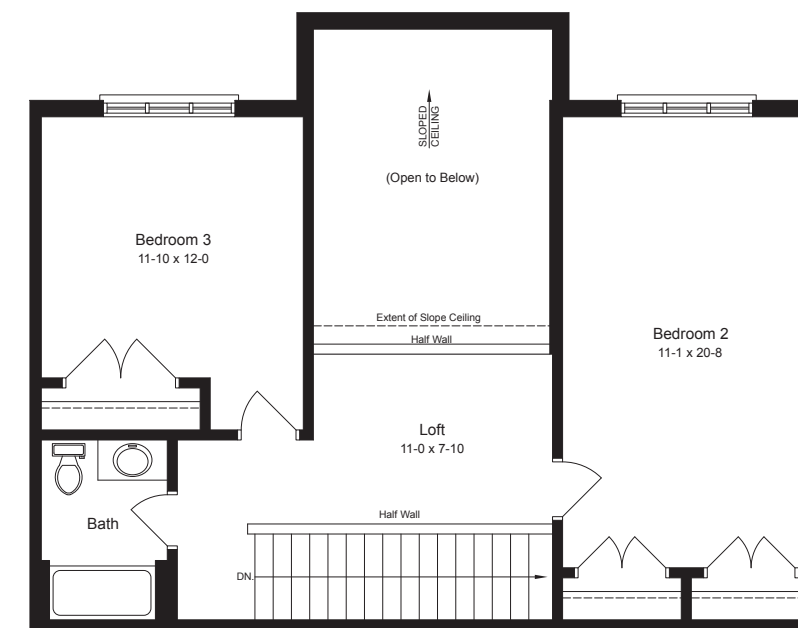

With Loft: Unit 23 | Without Loft: Units 14, 22 & 24

1,171 Sq.Ft.
Bungalow without Loft

2,217 Sq.Ft.
Bungalow with Loft
(Includes 313 Sq.Ft. Open to Below Area)

463 Sq.Ft.
Finished Basement
(595 Sq.Ft. with optional flex room)

FINISHED BASEMENT
463 SQ.FT.

Bathroom included in units without loft

MAIN FLOOR
1,171 SQ.FT.

LOFT
1,046 SQ.FT.
Unit 23 only

The Red Cedar INTERIOR UNIT

Unit 15

2,293 Sq.Ft.
Bungalow with Loft
(Includes 161 Sq.Ft. Open to Below Area)

939 Sq.Ft.
Finished Basement

FINISHED BASEMENT
939 SQ.FT.

MAIN FLOOR
1,371 SQ.FT.

LOFT
922 SQ.FT.

The Silver Maple INTERIOR UNIT

Units 18 & 19

1,425 Sq.Ft.
Standard Bungalow

952 Sq.Ft.
Finished Basement

FINISHED BASEMENT
952 SQ.FT.

MAIN FLOOR
1,425 SQ.FT.