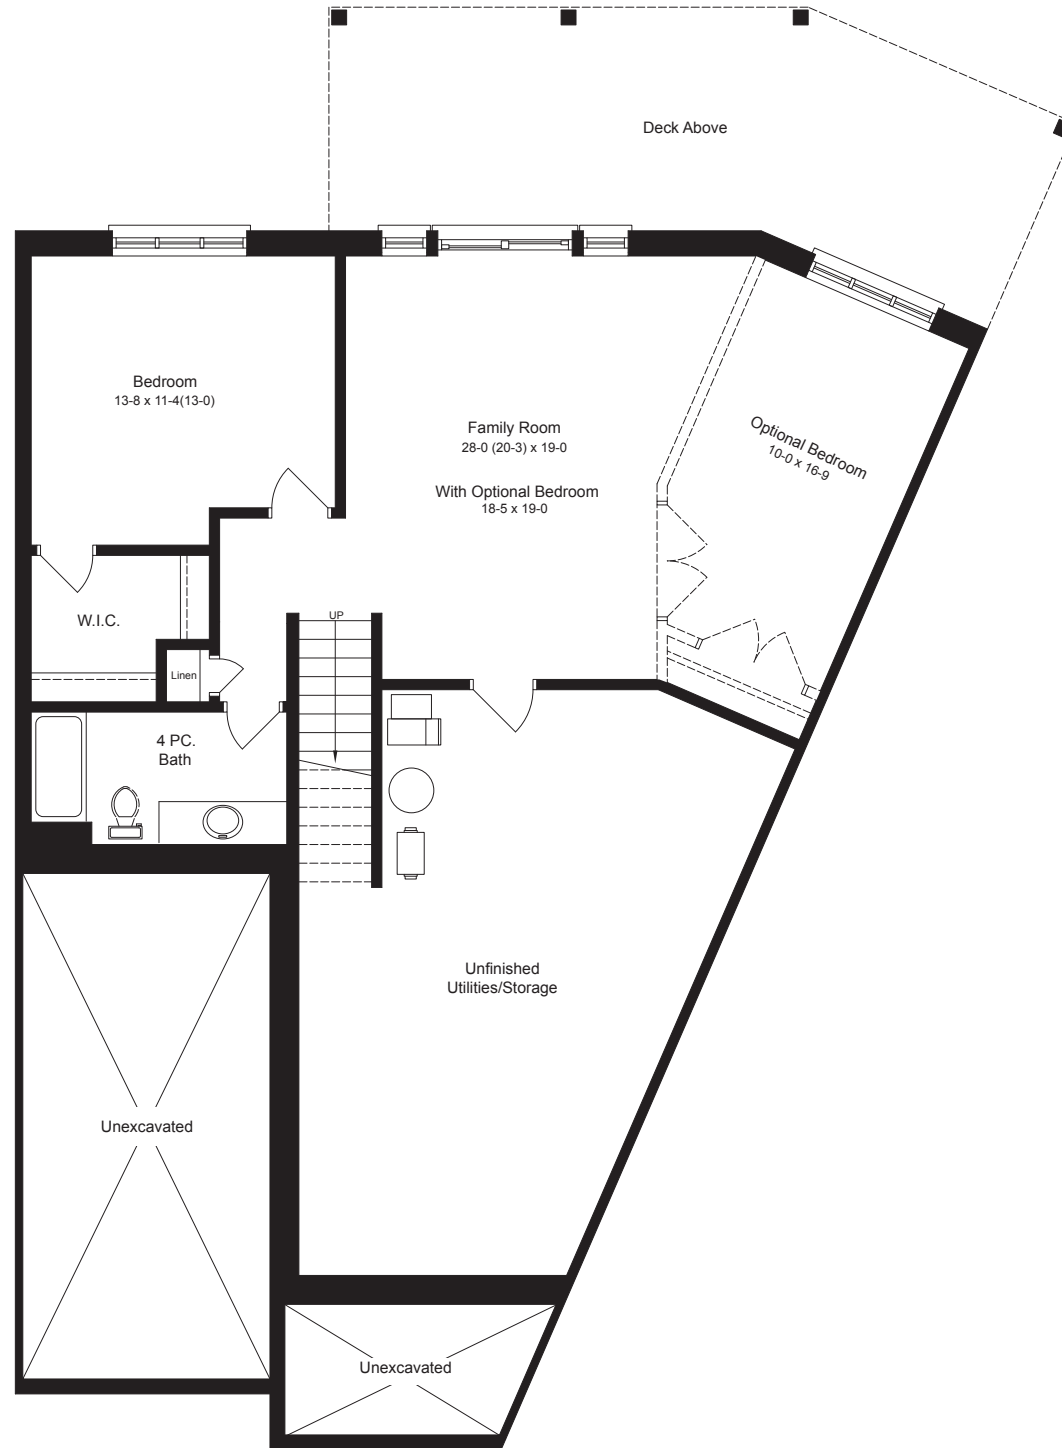

FINISHED BASEMENT
942 SQ.FT.

Bathroom included in units without loft

OPTIONAL LUXURY ENSUITE
Units 16, 17 & 25 only

MAIN FLOOR
1,393 SQ.FT.

LOFT
922 SQ.FT.
Units 13, 20 & 21 only

The White Oak INTERIOR UNIT

FINISHED BASEMENT
463 SQ.FT.

Bathroom included in units without loft

MAIN FLOOR
1,171 SQ.FT.

LOFT
1,046 SQ.FT.
Unit 23 only

The Red Cedar INTERIOR UNIT

Unit 15

2,293 Sq.Ft.
Bungalow with Loft
(Includes 161 Sq.Ft. Open to Below Area)

939 Sq.Ft.
Finished Basement

FINISHED BASEMENT
939 SQ.FT.

MAIN FLOOR
1,371 SQ.FT.

LOFT
922 SQ.FT.

The Silver Maple INTERIOR UNIT

Units 18 & 19

1,425 Sq.Ft.
Standard Bungalow

952 Sq.Ft.
Finished Basement

FINISHED BASEMENT
952 SQ.FT.

MAIN FLOOR
1,425 SQ.FT.