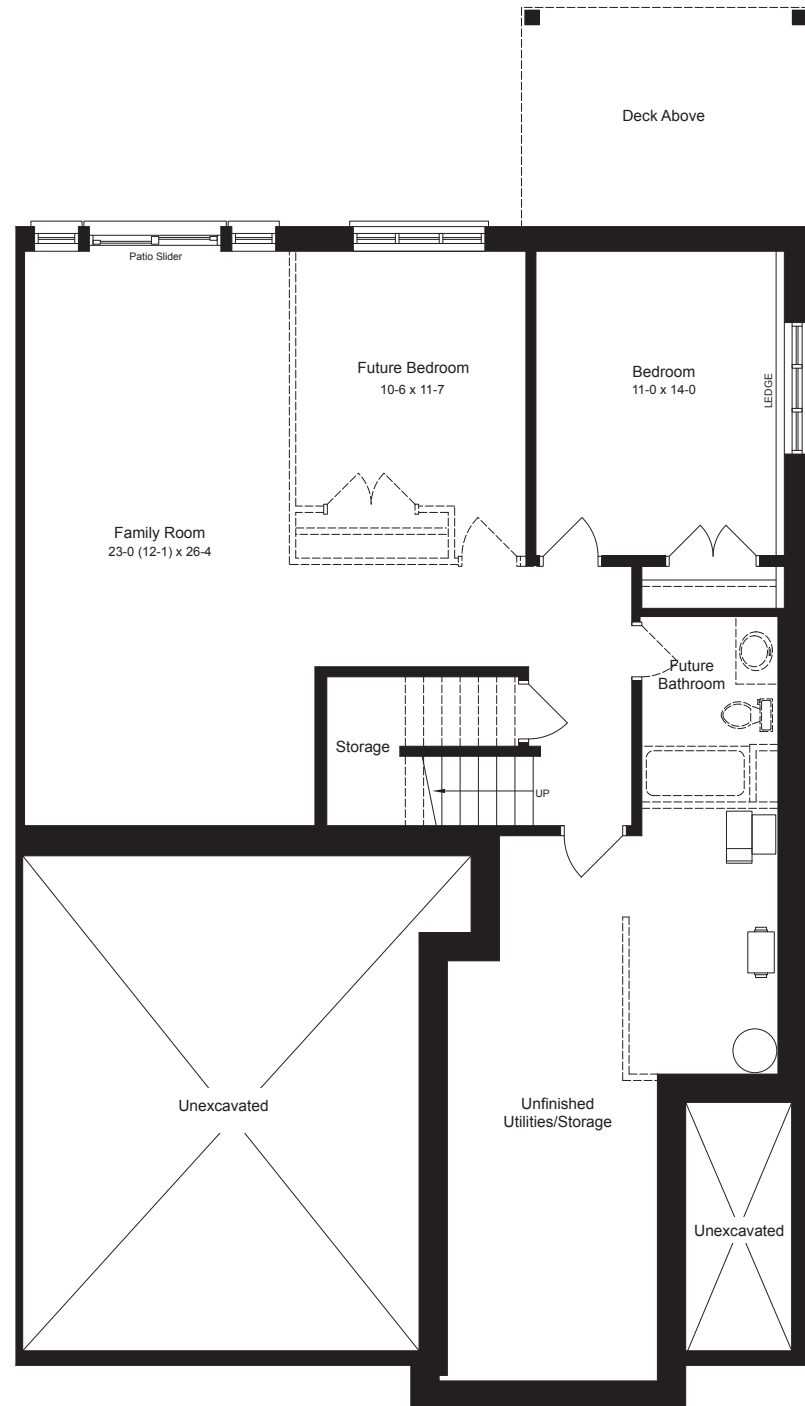

The Yellow Birch END UNIT

With Loft: Units 13, 20 & 21 | Without Loft: Units 16, 17 & 25

1,393 Sq.Ft.
Bungalow without Loft

2,315 Sq.Ft.
Bungalow with Loft
(Includes 161 Sq.Ft. Open to Below Area)

942 Sq.Ft.
Finished Basement

FINISHED BASEMENT
942 SQ.FT.

Bathroom included in units without loft

OPTIONAL LUXURY ENSUITE
Units 16, 17 & 25 only

MAIN FLOOR
1,393 SQ.FT.

LOFT
922 SQ.FT.
Units 13, 20 & 21 only

The White Oak INTERIOR UNIT

With Loft: Unit 23 | Without Loft: Units 14, 22 & 24

1,171 Sq.Ft.
Bungalow without Loft

2,217 Sq.Ft.
Bungalow with Loft
(Includes 313 Sq.Ft. Open to Below Area)

463 Sq.Ft.
Finished Basement
(595 Sq.Ft. with optional flex room)

FINISHED BASEMENT
463 SQ.FT.

Bathroom included in units without loft

MAIN FLOOR
1,171 SQ.FT.

LOFT
1,046 SQ.FT.
Unit 23 only

The Red Cedar INTERIOR UNIT

Unit 15

2,293 Sq.Ft.
Bungalow with Loft
(Includes 161 Sq.Ft. Open to Below Area)