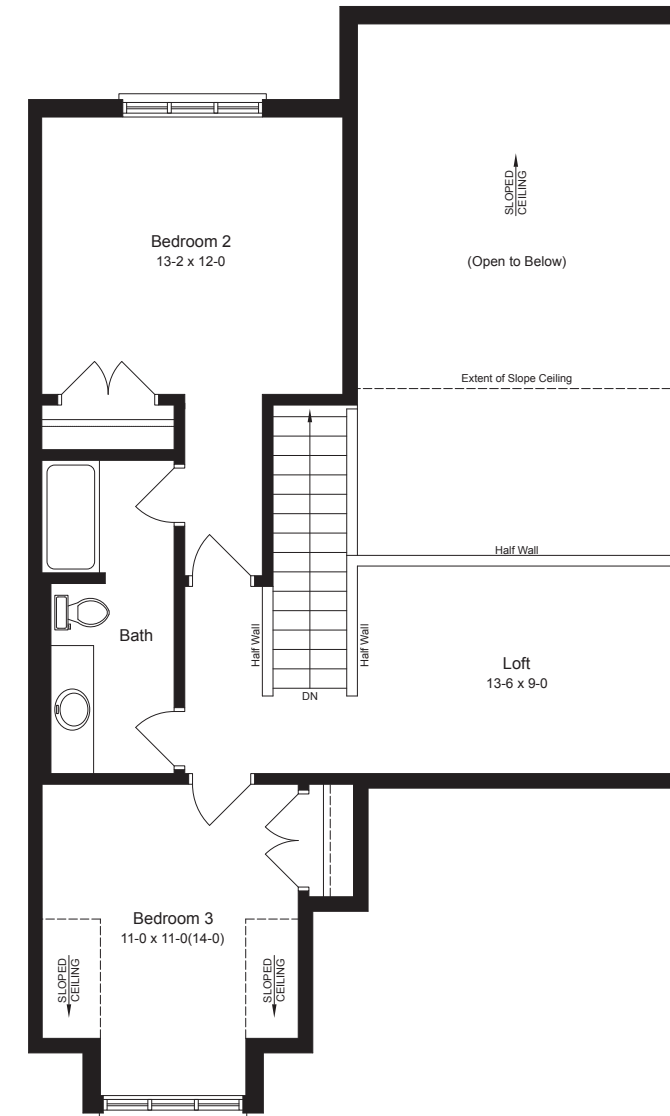

FINISHED BASEMENT
942 SQ.FT.

Bathroom included in units without loft

OPTIONAL LUXURY ENSUITE
Units 16, 17 & 25 only

MAIN FLOOR
1,393 SQ.FT.

LOFT
922 SQ.FT.
Units 13, 20 & 21 only

The White Oak INTERIOR UNIT

With Loft: Unit 23 | Without Loft: Units 14, 22 & 24

1,171 Sq.Ft.
Bungalow without Loft

2,217 Sq.Ft.
Bungalow with Loft
(Includes 313 Sq.Ft. Open to Below Area)

463 Sq.Ft.
Finished Basement
(595 Sq.Ft. with optional flex room)

FINISHED BASEMENT
463 SQ.FT.

Bathroom included in units without loft

MAIN FLOOR
1,171 SQ.FT.

LOFT
1,046 SQ.FT.
Unit 23 only

The Red Cedar INTERIOR UNIT

Unit 15

2,293 Sq.Ft.
Bungalow with Loft
(Includes 161 Sq.Ft. Open to Below Area)

939 Sq.Ft.
Finished Basement

FINISHED BASEMENT
939 SQ.FT.

MAIN FLOOR
1,371 SQ.FT.

LOFT
922 SQ.FT.

The Silver Maple INTERIOR UNIT

Units 18 & 19

1,425 Sq.Ft.
Standard Bungalow

952 Sq.Ft.
Finished Basement