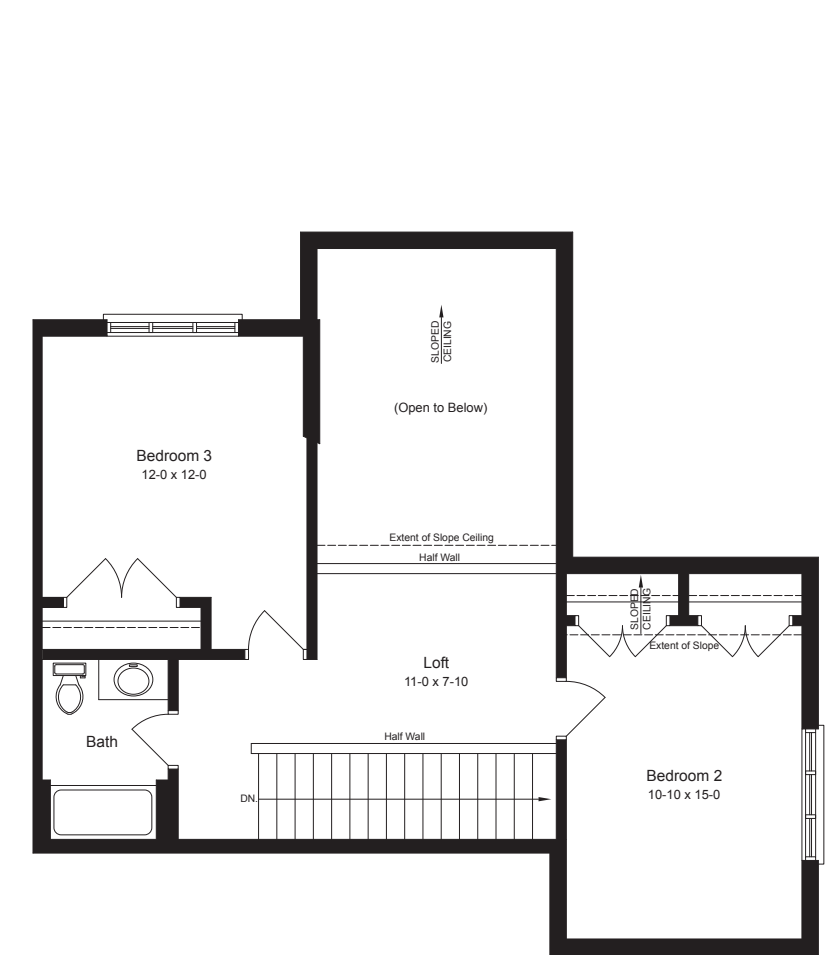

The Yellow Birch END UNIT

With Loft: Units 13, 20 & 21 | Without Loft: Units 16, 17 & 25

1,393 Sq.Ft.
Bungalow without Loft

2,315 Sq.Ft.
Bungalow with Loft
(Includes 161 Sq.Ft. Open to Below Area)

942 Sq.Ft.
Finished Basement

FINISHED BASEMENT
942 SQ.FT.

Bathroom included in units without loft

OPTIONAL LUXURY ENSUITE
Units 16, 17 & 25 only

MAIN FLOOR
1,393 SQ.FT.

LOFT
922 SQ.FT.
Units 13, 20 & 21 only

The White Oak INTERIOR UNIT

With Loft: Unit 23 | Without Loft: Units 14, 22 & 24

1,171 Sq.Ft.
Bungalow without Loft

2,217 Sq.Ft.
Bungalow with Loft
(Includes 313 Sq.Ft. Open to Below Area)

463 Sq.Ft.
Finished Basement
(595 Sq.Ft. with optional flex room)

FINISHED BASEMENT
463 SQ.FT.

Bathroom included in units without loft

MAIN FLOOR
1,171 SQ.FT.

LOFT
1,046 SQ.FT.
Unit 23 only

The Red Cedar INTERIOR UNIT

Unit 15

2,293 Sq.Ft.
Bungalow with Loft
(Includes 161 Sq.Ft. Open to Below Area)