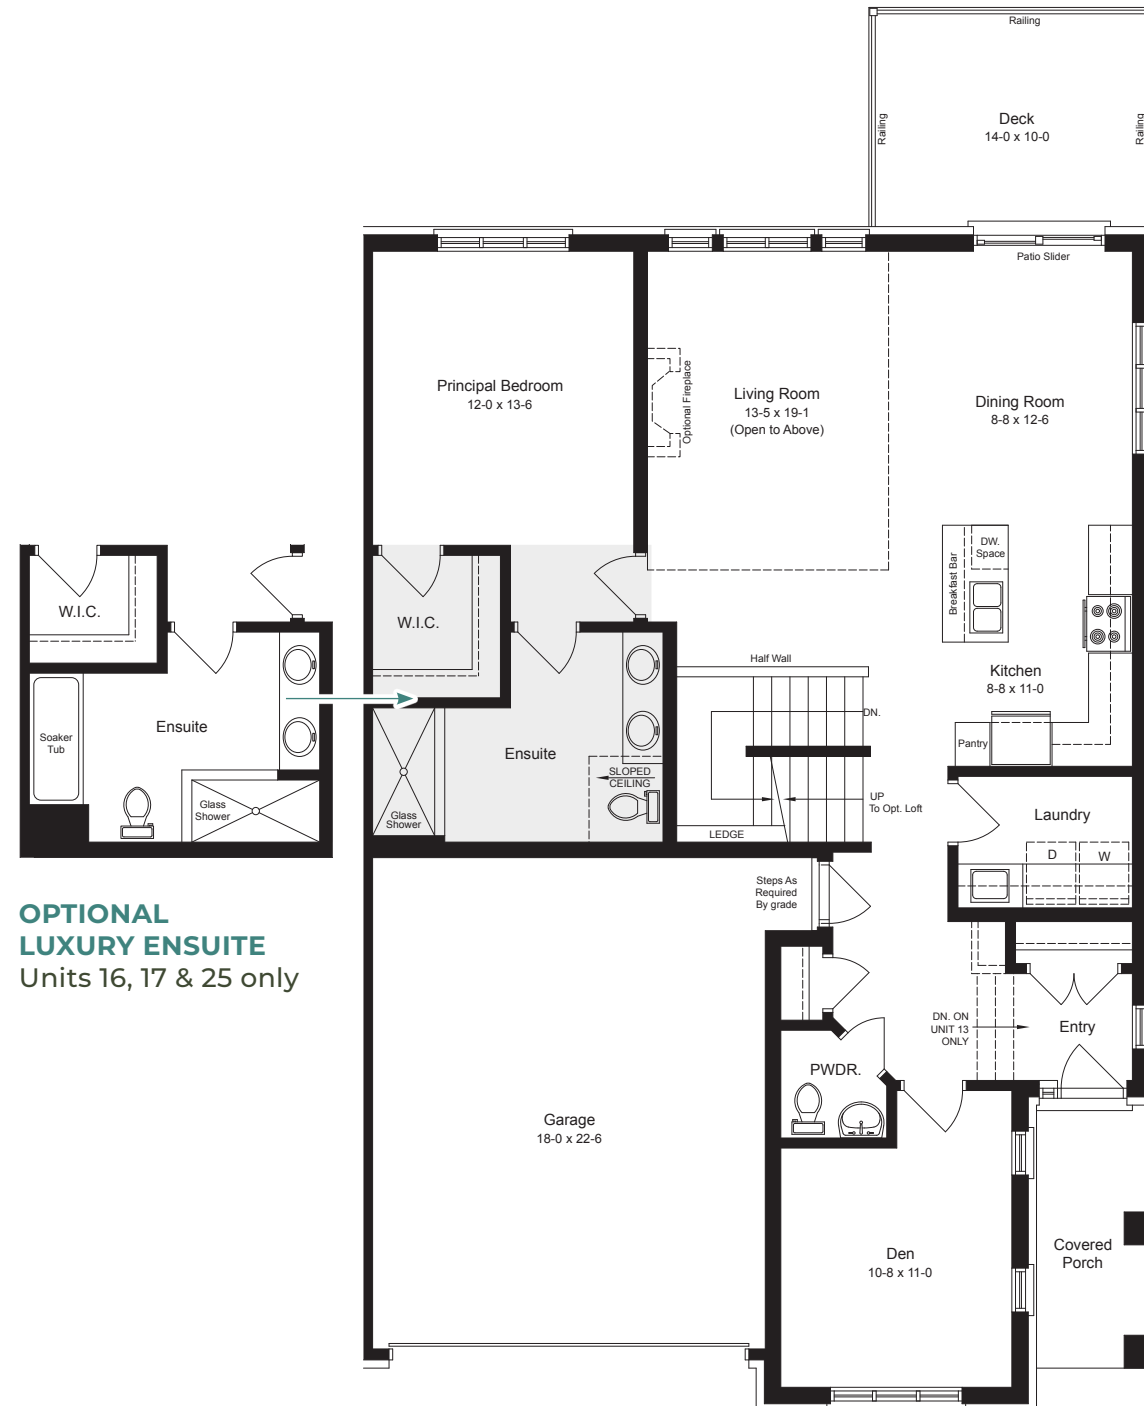

The Yellow Birch END UNIT

With Loft: Units 13, 20 & 21 | Without Loft: Units 16, 17 & 25

1,393 Sq.Ft.
Bungalow without Loft

2,315 Sq.Ft.
Bungalow with Loft
(Includes 161 Sq.Ft. Open to Below Area)

942 Sq.Ft.
Finished Basement

FINISHED BASEMENT
942 SQ.FT.

Bathroom included in units without loft

OPTIONAL LUXURY ENSUITE
Units 16, 17 & 25 only

MAIN FLOOR
1,393 SQ.FT.

LOFT
922 SQ.FT.
Units 13, 20 & 21 only

The White Oak INTERIOR UNIT

With Loft: Unit 23 | Without Loft: Units 14, 22 & 24

1,171 Sq.Ft.
Bungalow without Loft

2,217 Sq.Ft.
Bungalow with Loft
(Includes 313 Sq.Ft. Open to Below Area)

463 Sq.Ft.
Finished Basement
(595 Sq.Ft. with optional flex room)

FINISHED BASEMENT
463 SQ.FT.

Bathroom included in units without loft

MAIN FLOOR
1,171 SQ.FT.

LOFT
1,046 SQ.FT.
Unit 23 only

The Red Cedar INTERIOR UNIT

Unit 15

2,293 Sq.Ft.
Bungalow with Loft
(Includes 161 Sq.Ft. Open to Below Area)