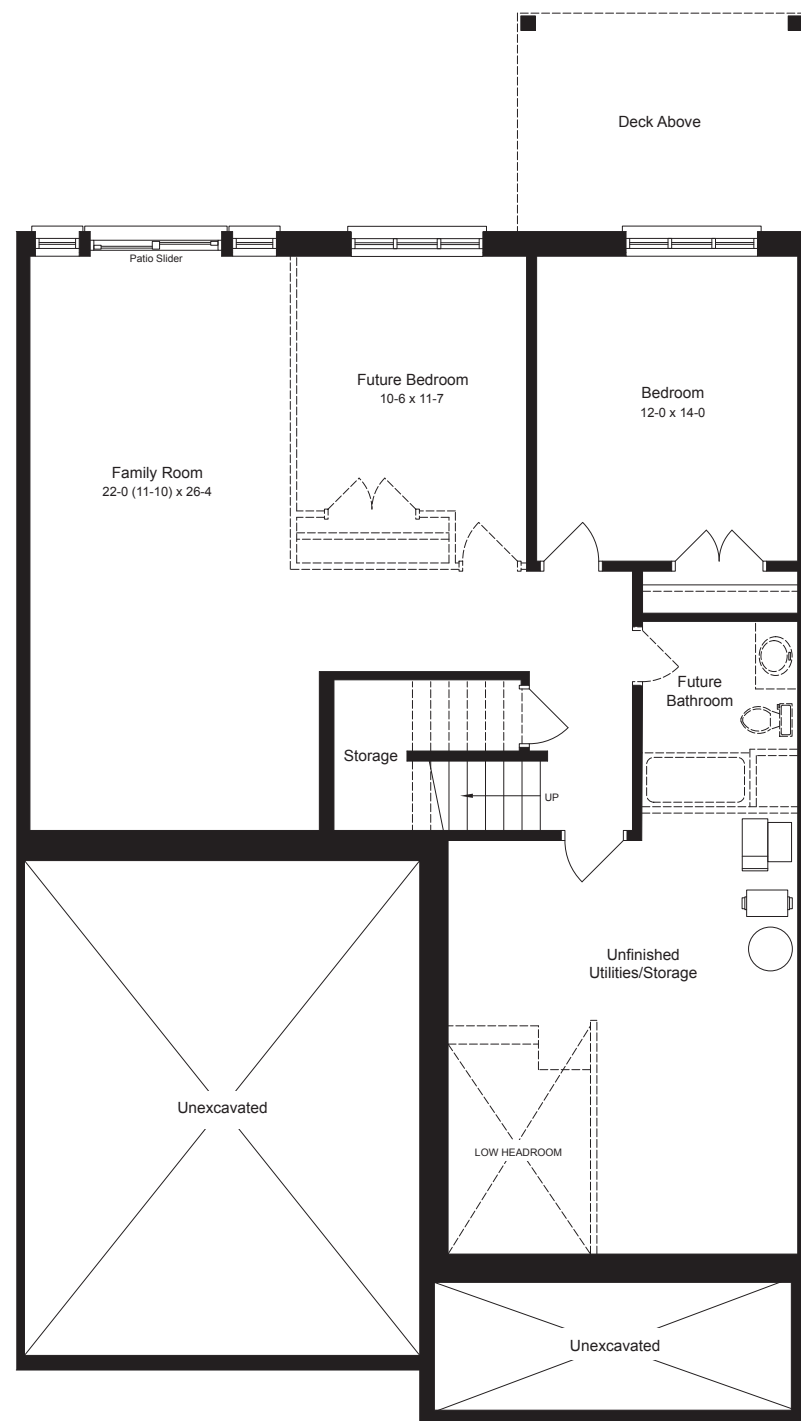

With Loft: Unit 23 | Without Loft: Units 14, 22 & 24

1,171 Sq.Ft.
Bungalow without Loft

2,217 Sq.Ft.
Bungalow with Loft
(Includes 313 Sq.Ft. Open to Below Area)

463 Sq.Ft.
Finished Basement
(595 Sq.Ft. with optional flex room)

FINISHED BASEMENT
463 SQ.FT.

Bathroom included in units without loft

MAIN FLOOR
1,171 SQ.FT.

LOFT
1,046 SQ.FT.
Unit 23 only

The Red Cedar INTERIOR UNIT

Unit 15

2,293 Sq.Ft.
Bungalow with Loft
(Includes 161 Sq.Ft. Open to Below Area)

939 Sq.Ft.
Finished Basement

FINISHED BASEMENT
939 SQ.FT.

MAIN FLOOR
1,371 SQ.FT.

LOFT
922 SQ.FT.

The Silver Maple INTERIOR UNIT

Units 18 & 19

1,425 Sq.Ft.
Standard Bungalow

952 Sq.Ft.
Finished Basement

FINISHED BASEMENT
952 SQ.FT.

MAIN FLOOR
1,425 SQ.FT.