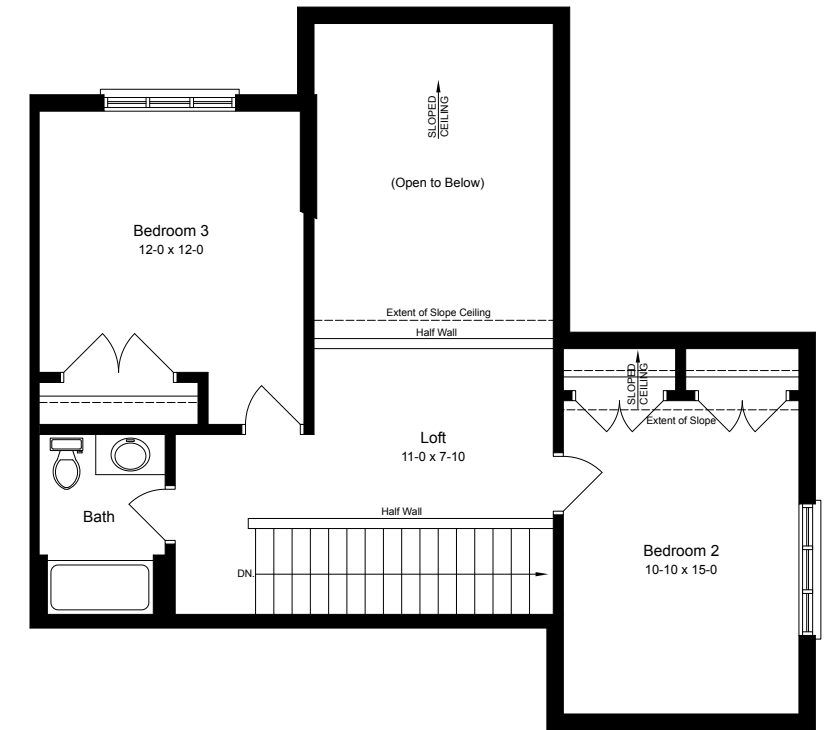

The Yellow Birch END UNIT

With Loft: Units 13, 20 & 21 | Without Loft: Units 16, 17 & 25

1,393 Sq.Ft.
Bungalow without Loft

2,315 Sq.Ft.
Bungalow with Loft
(Includes 161 Sq.Ft. Open to Below Area)

942 Sq.Ft.
Finished Basement

FINISHED BASEMENT
942 SQ.FT.

Bathroom included in units without loft

OPTIONAL LUXURY ENSUITE
Units 16, 17 & 25 only

MAIN FLOOR
1,393 SQ.FT.

LOFT
922 SQ.FT.
Units 13, 20 & 21 only