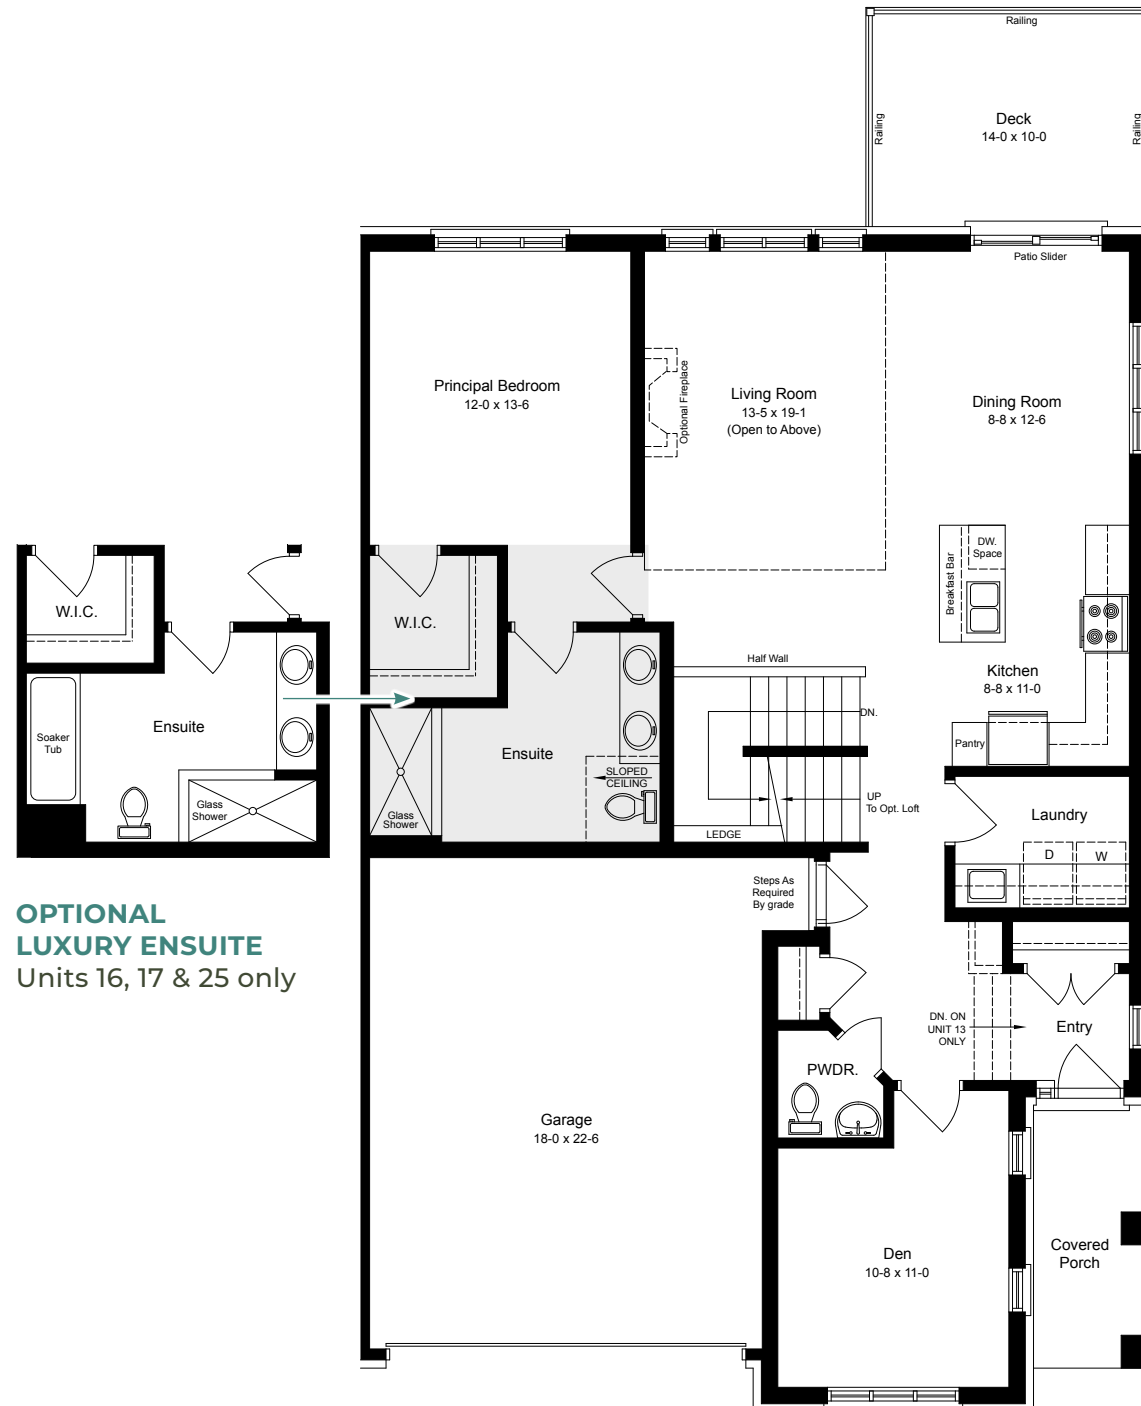

The Yellow Birch END UNIT

With Loft: Units 13, 20 & 21 | Without Loft: Units 16, 17 & 25

1,393 Sq.Ft.
Bungalow without Loft

2,315 Sq.Ft.
Bungalow with Loft
(Includes 161 Sq.Ft. Open to Below Area)

942 Sq.Ft.
Finished Basement

FINISHED BASEMENT
942 SQ.FT.

Bathroom included in units without loft

OPTIONAL LUXURY ENSUITE
Units 16, 17 & 25 only

MAIN FLOOR
1,393 SQ.FT.

LOFT
922 SQ.FT.
Units 13, 20 & 21 only