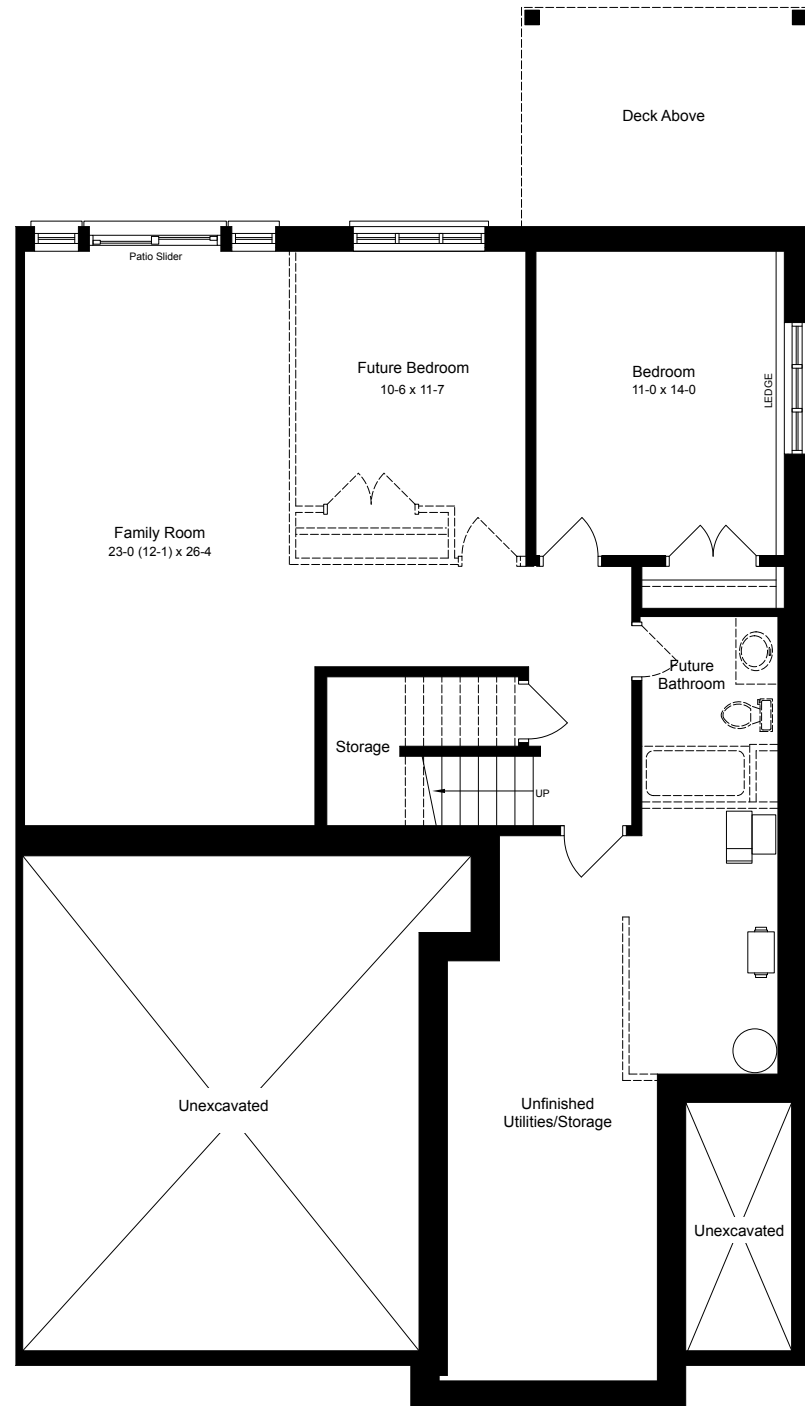

The Yellow Birch END UNIT

With Loft: Units 13, 20 & 21 | Without Loft: Units 16, 17 & 25

1,393 Sq.Ft.
Bungalow without Loft

2,315 Sq.Ft.
Bungalow with Loft
(Includes 161 Sq.Ft. Open to Below Area)

942 Sq.Ft.
Finished Basement

FINISHED BASEMENT
942 SQ.FT.

Bathroom included in units without loft

OPTIONAL LUXURY ENSUITE
Units 16, 17 & 25 only

MAIN FLOOR
1,393 SQ.FT.

LOFT
922 SQ.FT.
Units 13, 20 & 21 only