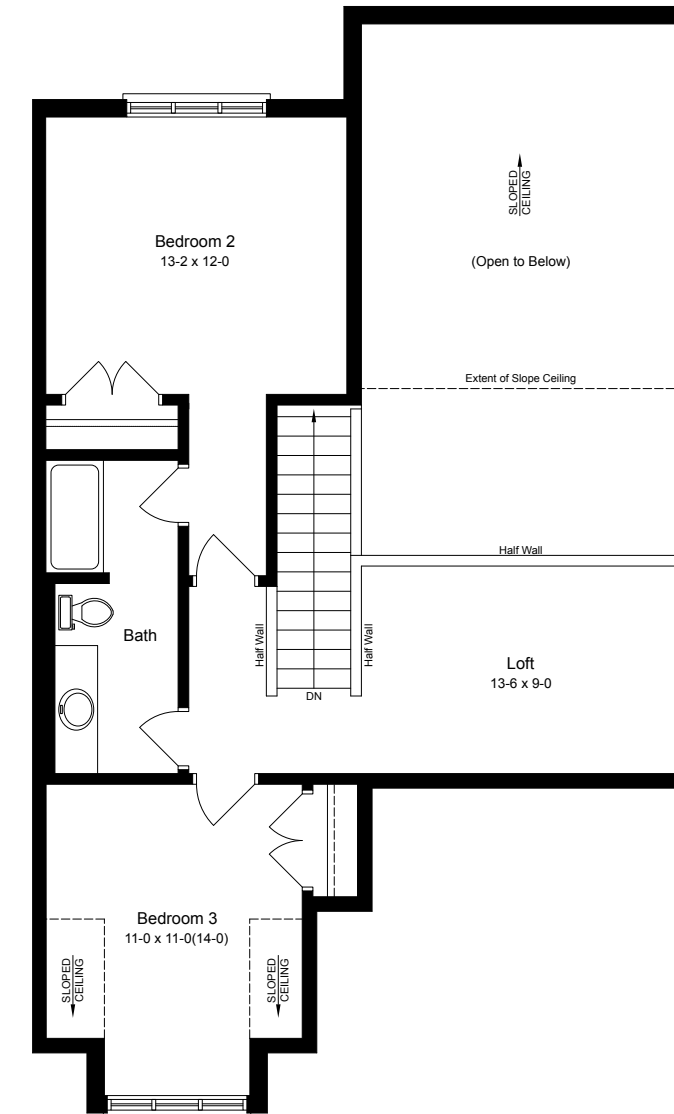

The White Oak INTERIOR UNIT

With Loft: Unit 23 | Without Loft: Units 14, 22 & 24

1,171 Sq.Ft.
Bungalow without Loft

2,217 Sq.Ft.
Bungalow with Loft
(Includes 313 Sq.Ft. Open to Below Area)

463 Sq.Ft.
Finished Basement
(595 Sq.Ft. with optional flex room)

FINISHED BASEMENT
463 SQ.FT.

Bathroom included in units without loft

MAIN FLOOR
1,171 SQ.FT.

LOFT
1,046 SQ.FT.
Unit 23 only