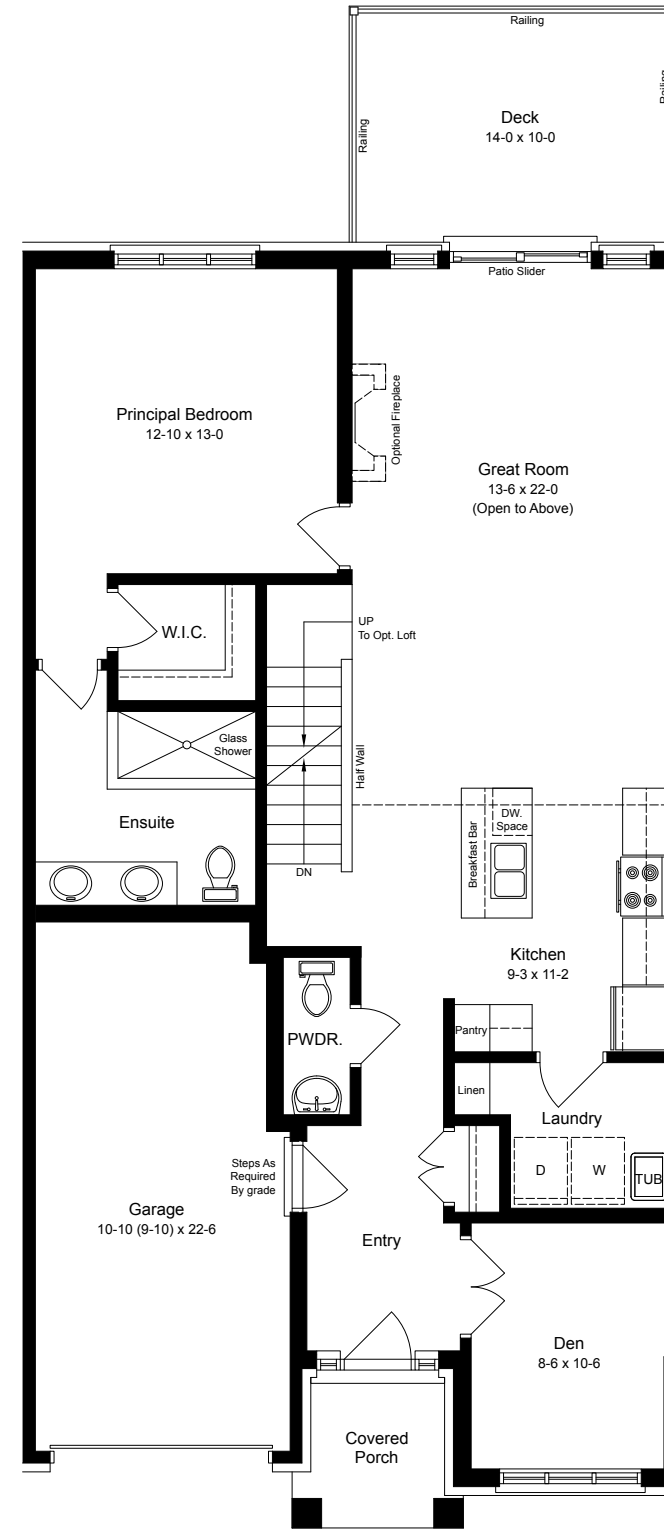

The White Oak INTERIOR UNIT

With Loft: Unit 23 | Without Loft: Units 14, 22 & 24

1,171 Sq.Ft.
Bungalow without Loft

2,217 Sq.Ft.
Bungalow with Loft
(Includes 313 Sq.Ft. Open to Below Area)

463 Sq.Ft.
Finished Basement
(595 Sq.Ft. with optional flex room)

FINISHED BASEMENT
463 SQ.FT.

Bathroom included in units without loft

MAIN FLOOR
1,171 SQ.FT.

LOFT
1,046 SQ.FT.
Unit 23 only