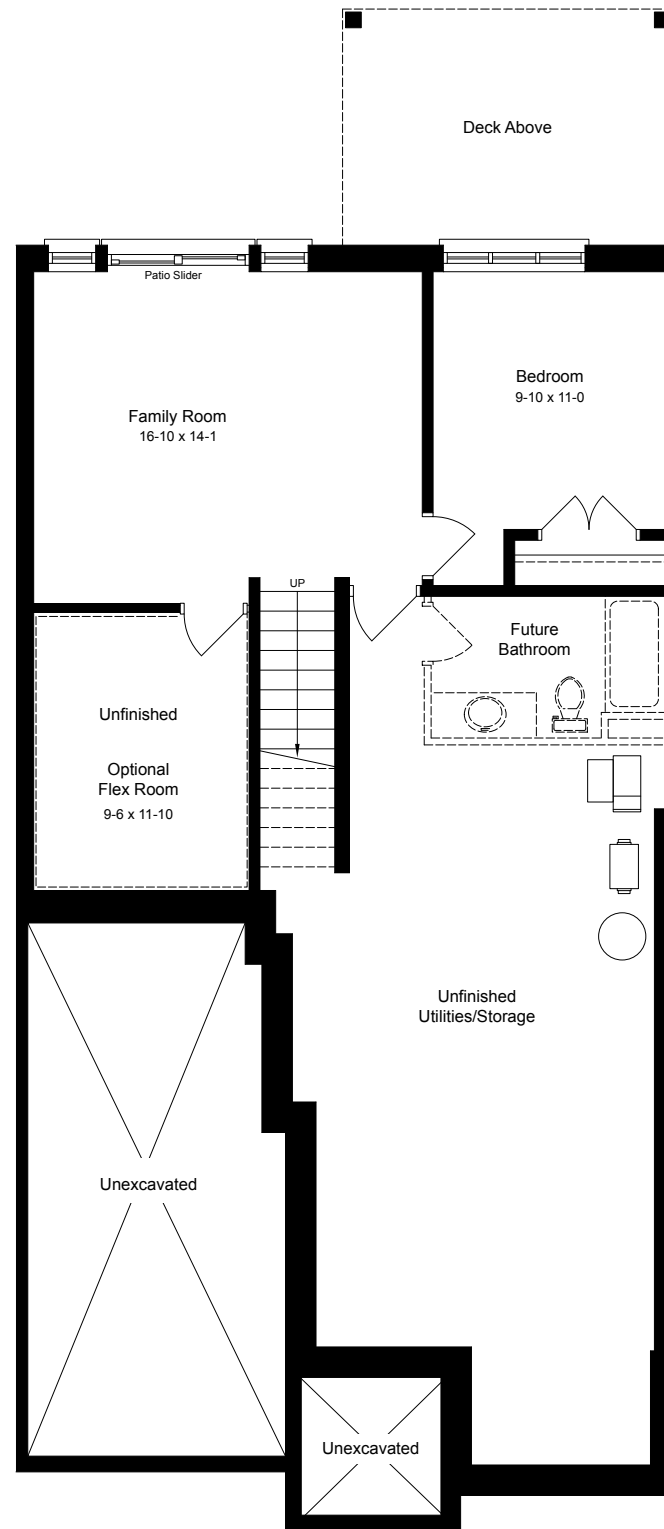

The White Oak INTERIOR UNIT

With Loft: Unit 23 | Without Loft: Units 14, 22 & 24

1,171 Sq.Ft.
Bungalow without Loft

2,217 Sq.Ft.
Bungalow with Loft
(Includes 313 Sq.Ft. Open to Below Area)

463 Sq.Ft.
Finished Basement
(595 Sq.Ft. with optional flex room)

FINISHED BASEMENT
463 SQ.FT.

Bathroom included in units without loft

MAIN FLOOR
1,171 SQ.FT.

LOFT
1,046 SQ.FT.
Unit 23 only