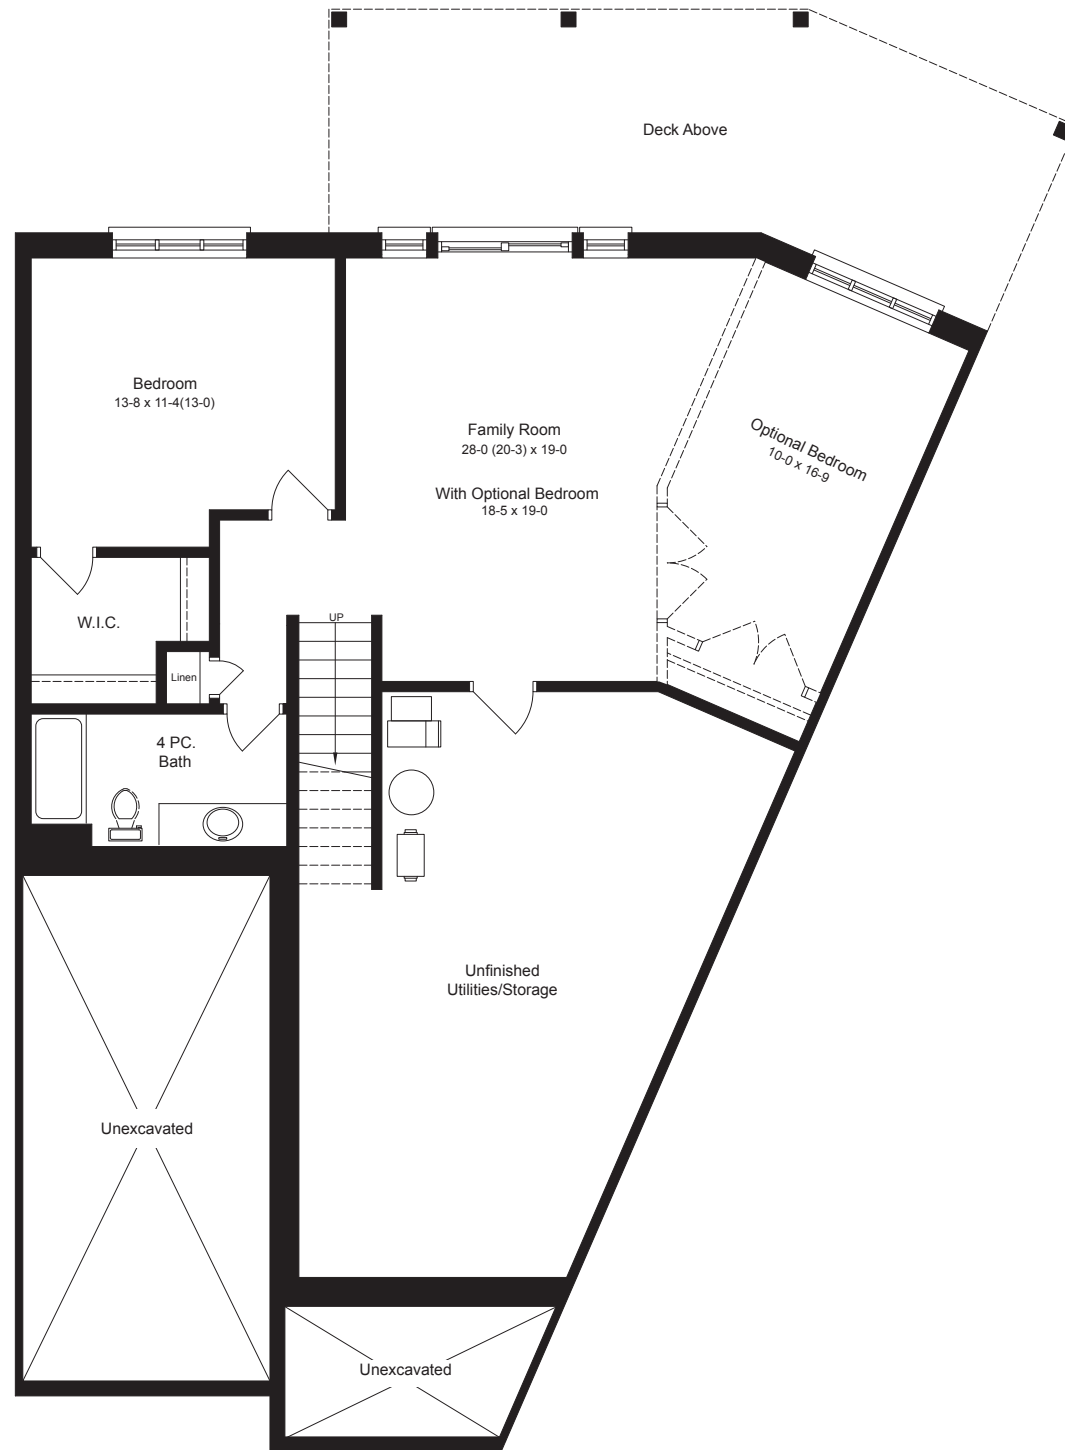

The Silver Maple INTERIOR UNIT

Units 18 & 19

1,425 Sq.Ft.
Standard Bungalow

952 Sq.Ft.
Finished Basement

FINISHED BASEMENT
952 SQ.FT.

MAIN FLOOR
1,425 SQ.FT.