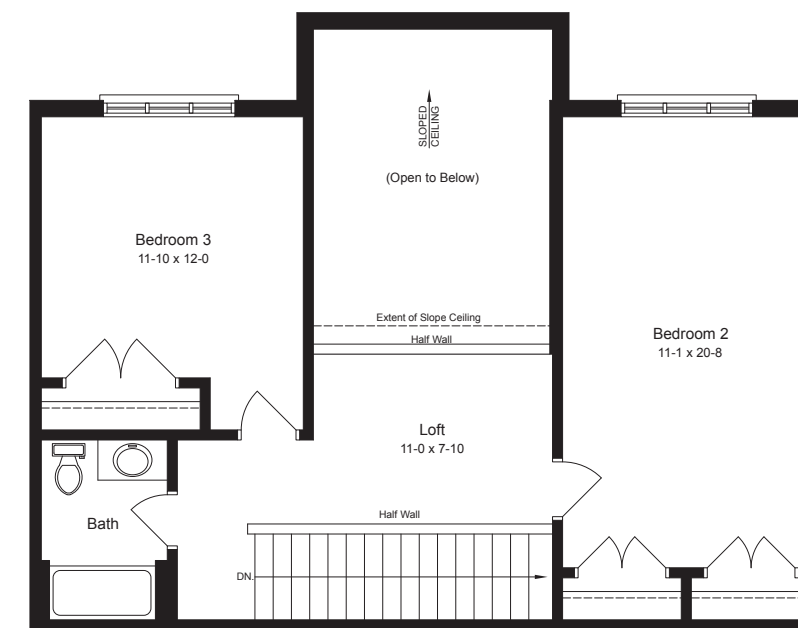

# The Red Cedar INTERIOR UNIT

Unit 15

2,293 Sq.Ft.  
Bungalow with Loft  
(Includes 161 Sq.Ft. Open to Below Area)

939 Sq.Ft.  
Finished Basement

**FINISHED BASEMENT**  
939 SQ.FT.

**MAIN FLOOR**  
1,371 SQ.FT.

**LOFT**  
922 SQ.FT.