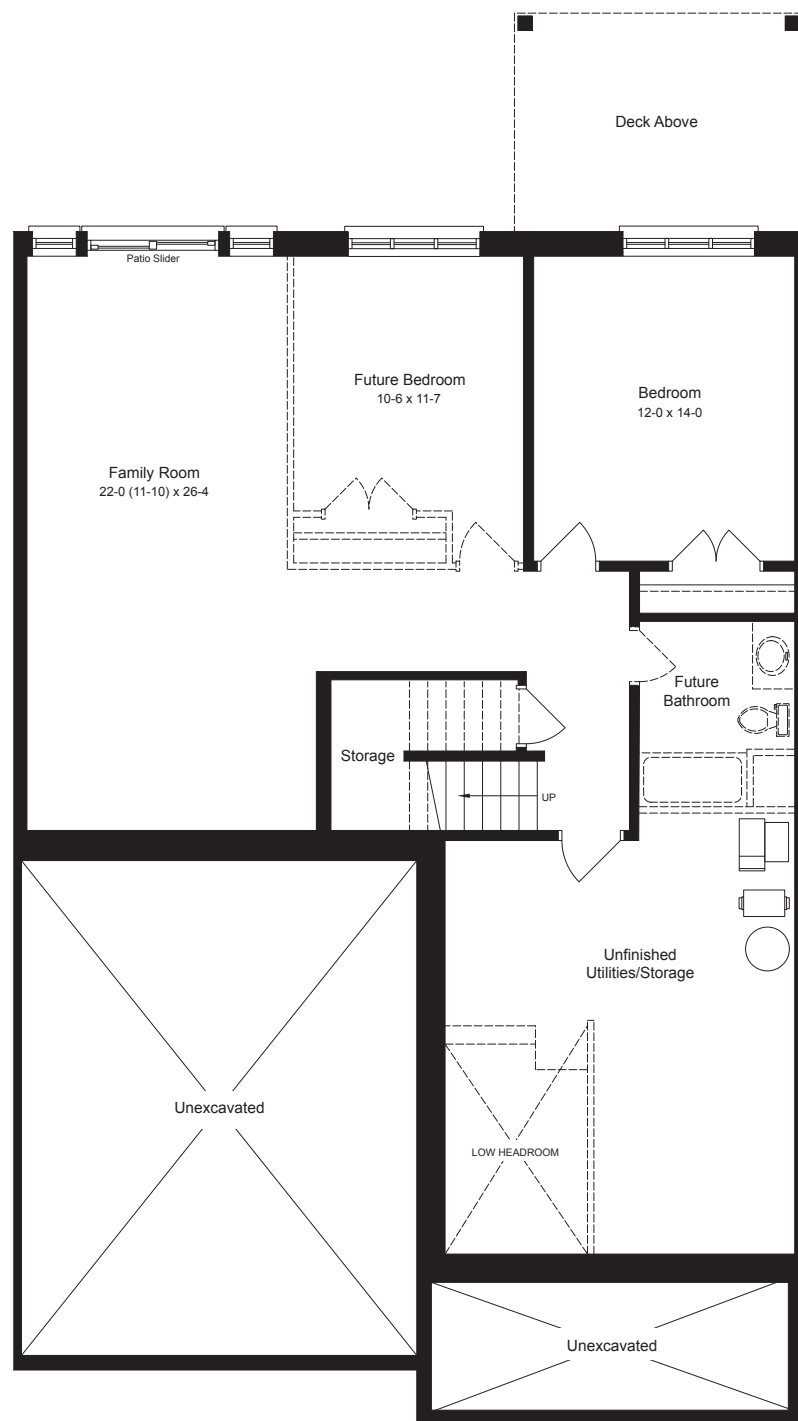

# The Red Cedar INTERIOR UNIT

Unit 15

2,293 Sq.Ft.  
Bungalow with Loft  
(Includes 161 Sq.Ft. Open to Below Area)

939 Sq.Ft.  
Finished Basement

**FINISHED BASEMENT**  
939 SQ.FT.

**MAIN FLOOR**  
1,371 SQ.FT.

**LOFT**  
922 SQ.FT.