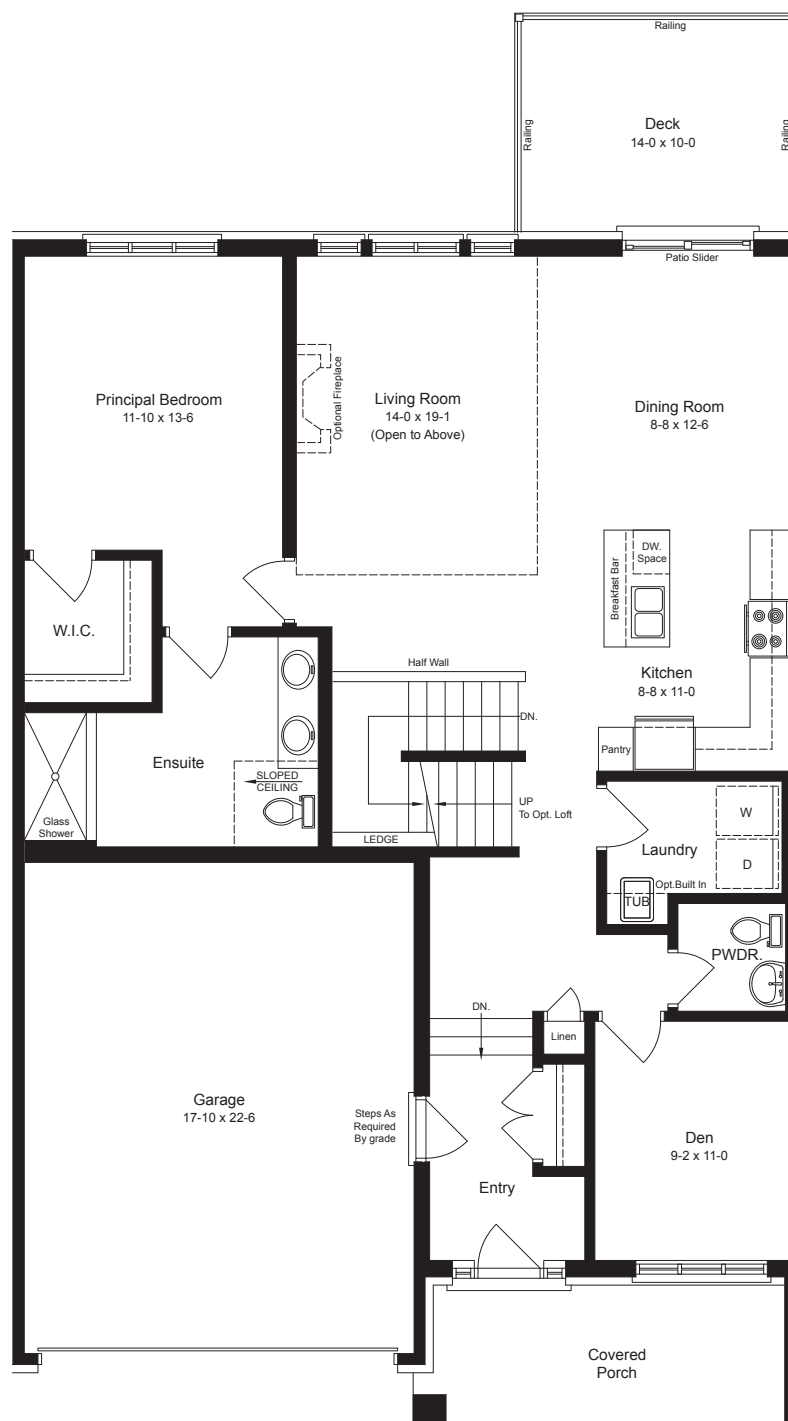

# The Red Cedar INTERIOR UNIT

Unit 15

2,293 Sq.Ft.  
Bungalow with Loft  
(Includes 161 Sq.Ft. Open to Below Area)

939 Sq.Ft.  
Finished Basement

**FINISHED BASEMENT**  
939 SQ.FT.

**MAIN FLOOR**  
1,371 SQ.FT.

**LOFT**  
922 SQ.FT.